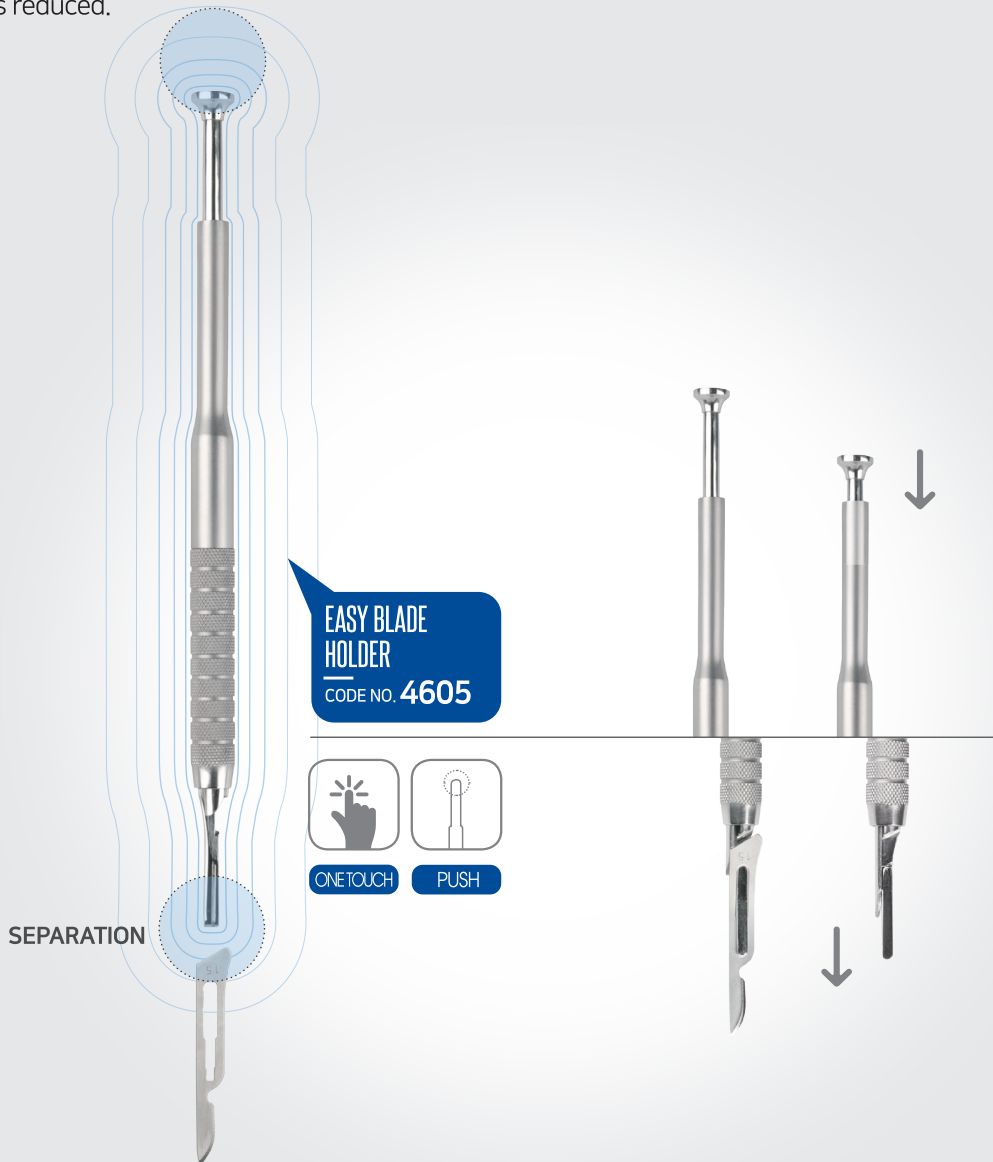

EASY BLADE HOLDER

FEATURES

- Scalpel with a removable blade
- Excellent instrument for preventing cross infection!
- User time is reduced.

DIRECTION FOR USE